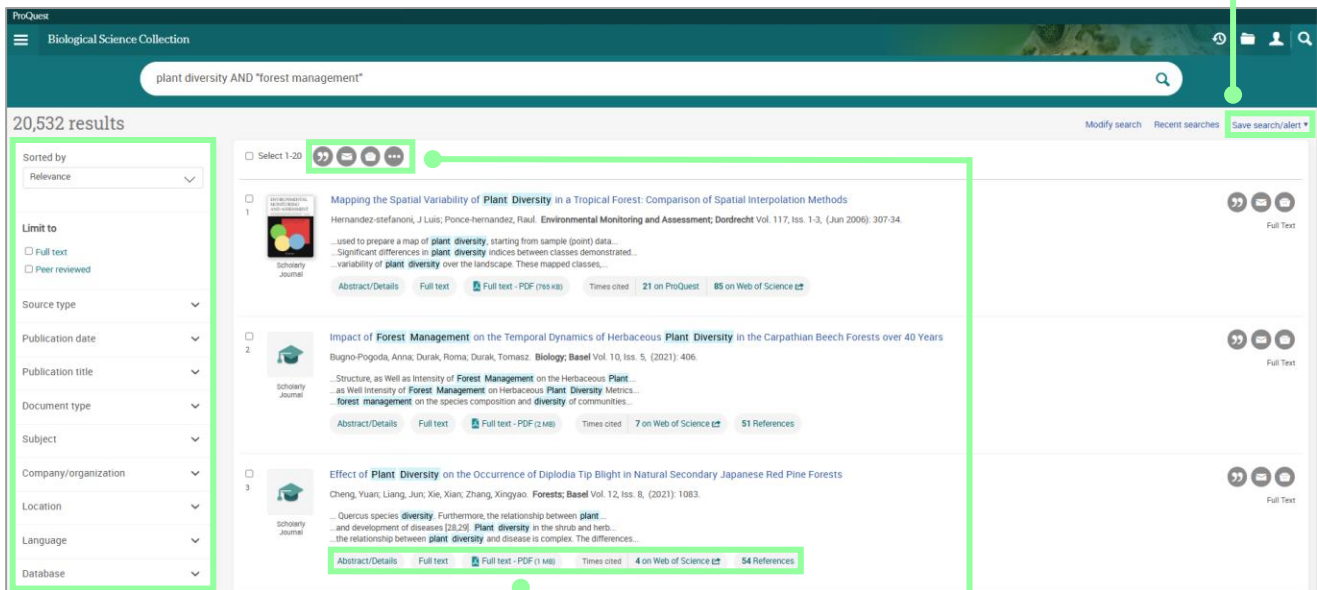

Suggested terms appear from search queries made by ProQuest users as you write.

Working with results

Explore different ways for working with your results on the Results page.

The **Save Search/Alert** option allows you to create an alert and save the current search in your My Research Account.

Results are automatically sorted by **Relevance**.
Multiple **filters** are available for search refinement.

Quickly access the **Abstract**, **Full-text** or **References** of the relevant result.

Check the box next to each item to **cite**, **send**, **save**, **share** or **export** them.